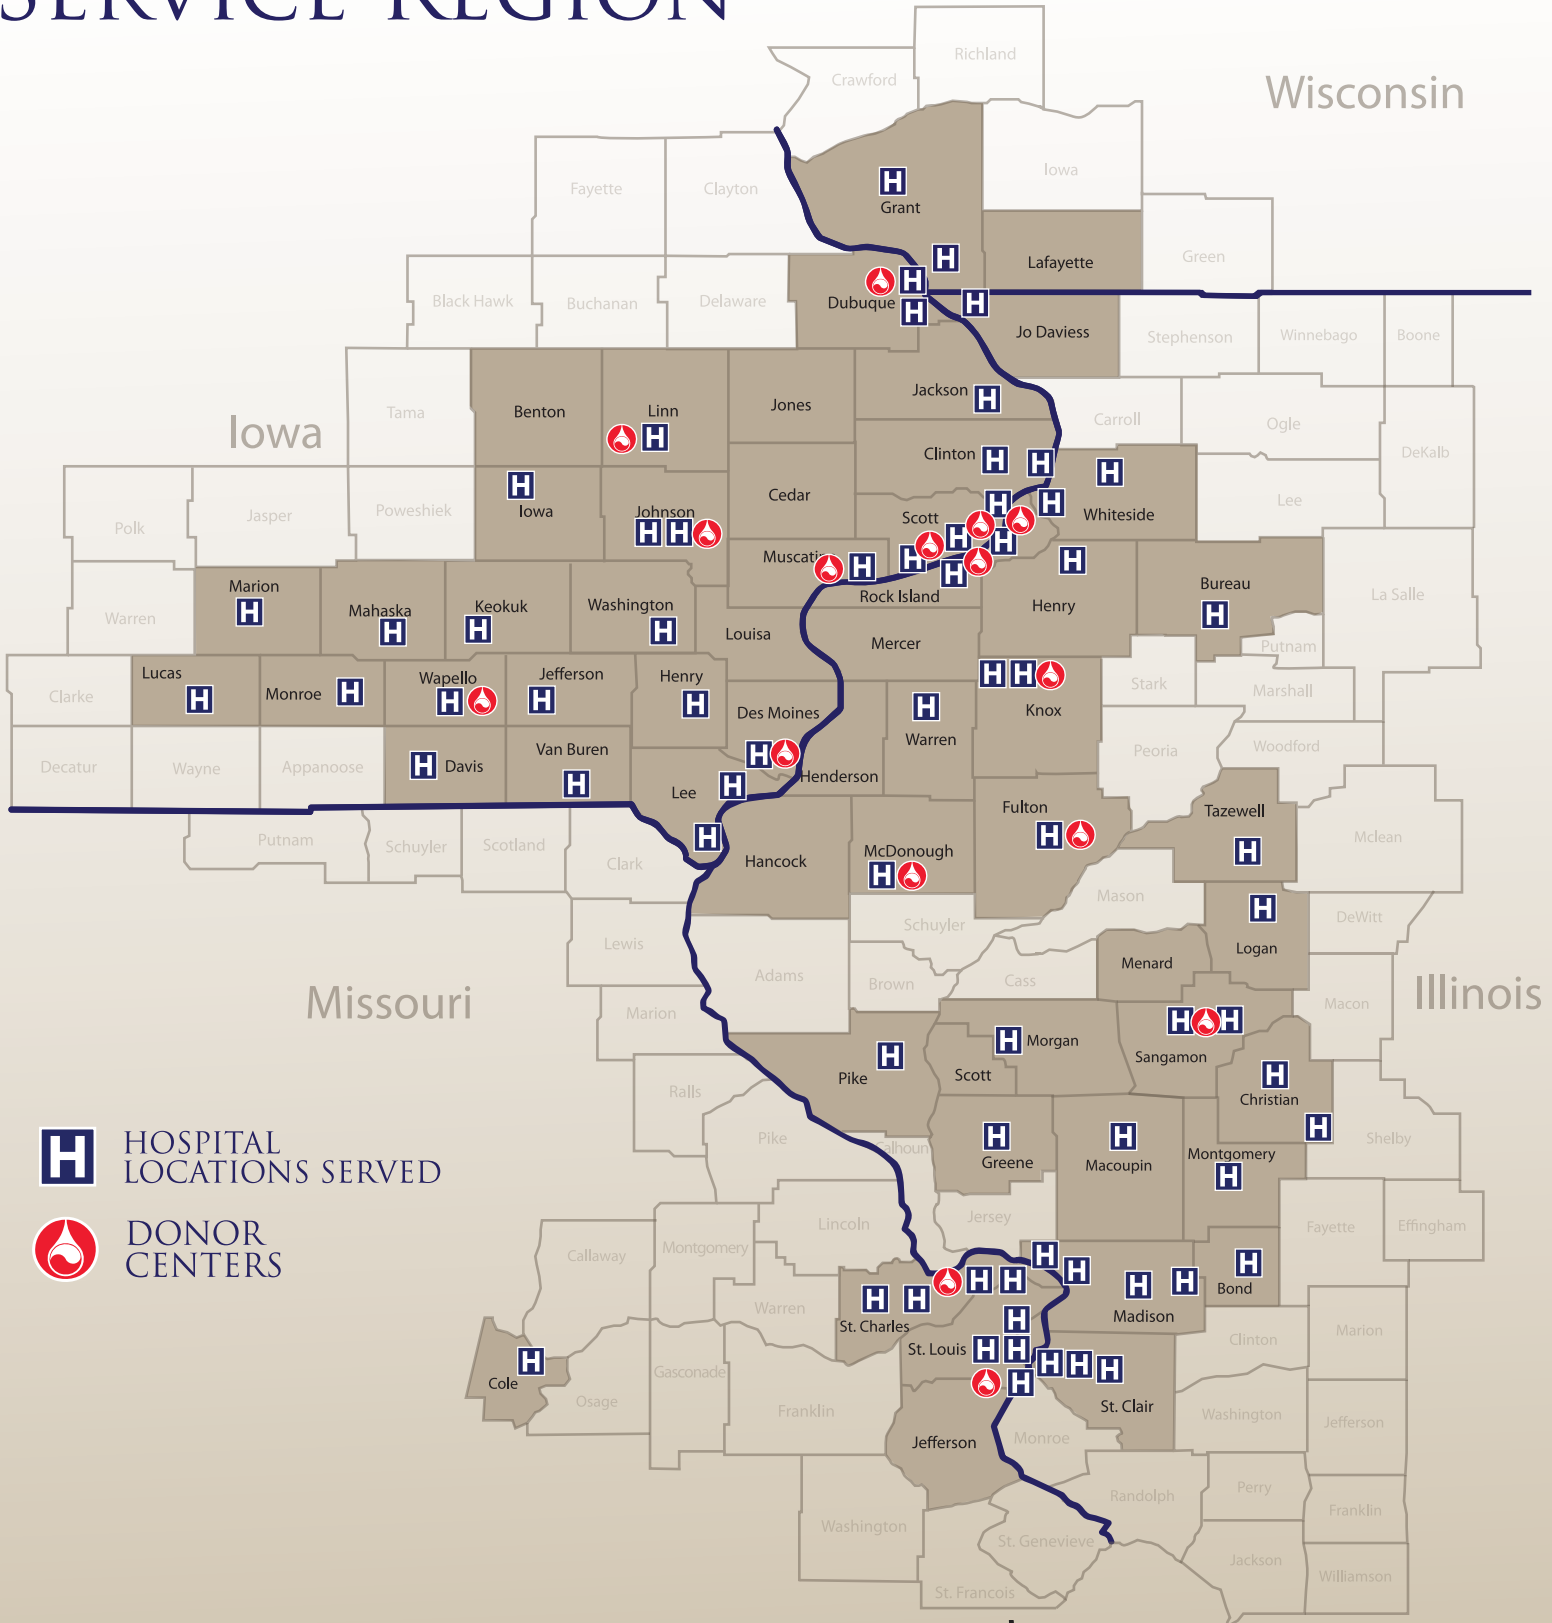

SERVICE REGION

 HOSPITAL LOCATIONS SERVED

 DONOR CENTERS

**Mississippi Valley
Regional Blood Center**
How Life Flows Through Our Community®

**CENTRAL ILLINOIS
COMMUNITY BLOOD CENTER**
give what's in your heart.